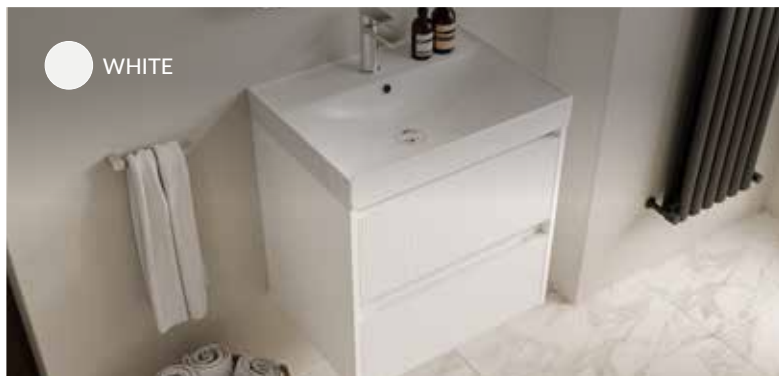

WALL HUNG

600 WALL HUNG, 2 DRAWER

BASIN OPTIONS

SANITARYWARE	CODE	RRP
600 Lago Basin	29016	£237

FASCIA OPTIONS

FINISH	CODE	RRP
White	29816	£637
Cashmere	29817	£637
Walnut	29818	£668

TWO DRAWER

800 WALL HUNG, 2 DRAWER

BASIN OPTIONS

SANITARYWARE	CODE	RRP
800 Lago Basin	29017	£399

FASCIA OPTIONS

FINISH	CODE	RRP
White	29819	£670
Cashmere	29820	£670
Walnut	29821	£702

CLOAK ROOM

400 WALL HUNG, 1 DOOR

BASIN OPTIONS

SANITARYWARE	CODE	RRP
400 Lago Basin	29827	£97

FASCIA OPTIONS

FINISH	CODE	RRP
White	29828	£286
Cashmere	29829	£286
Walnut	29830	£301