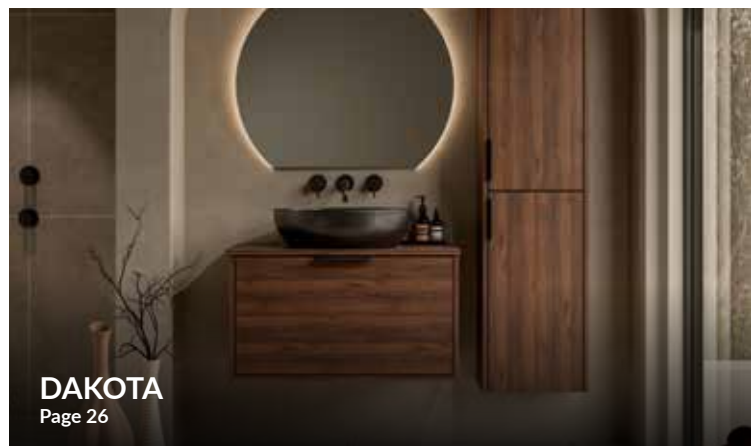

DAKOTA
Page 26