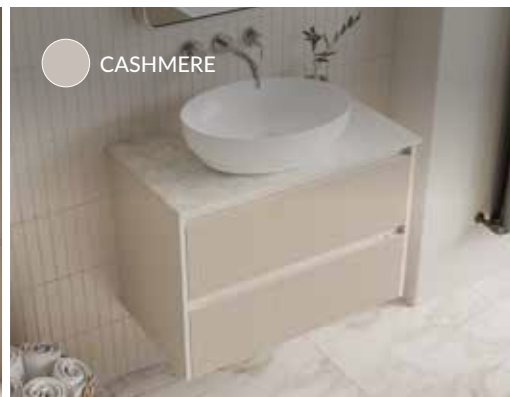

CASHMERE

**EXCLUSIVE
10-YEAR
WARRANTY**