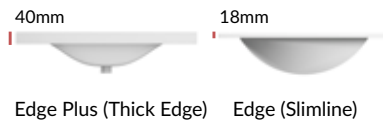

600 FLOORSTANDING, 2 DRAWER

BASIN OPTIONS

SANITARYWARE	CODE	RRP
600 Edge Plus Basin	29021	£226
600 Edge Basin	29007	£203

FASCIA OPTIONS

FINISH	CODE	RRP
Gloss White	29153	£668
Gloss Light Grey	29158	£755
Havana Oak	29198	£701
Matt Mid Grey	29156	£668
Carbon Grey	29157	£668
Henley Blue	29377	£668
Soft Black	29102	£668