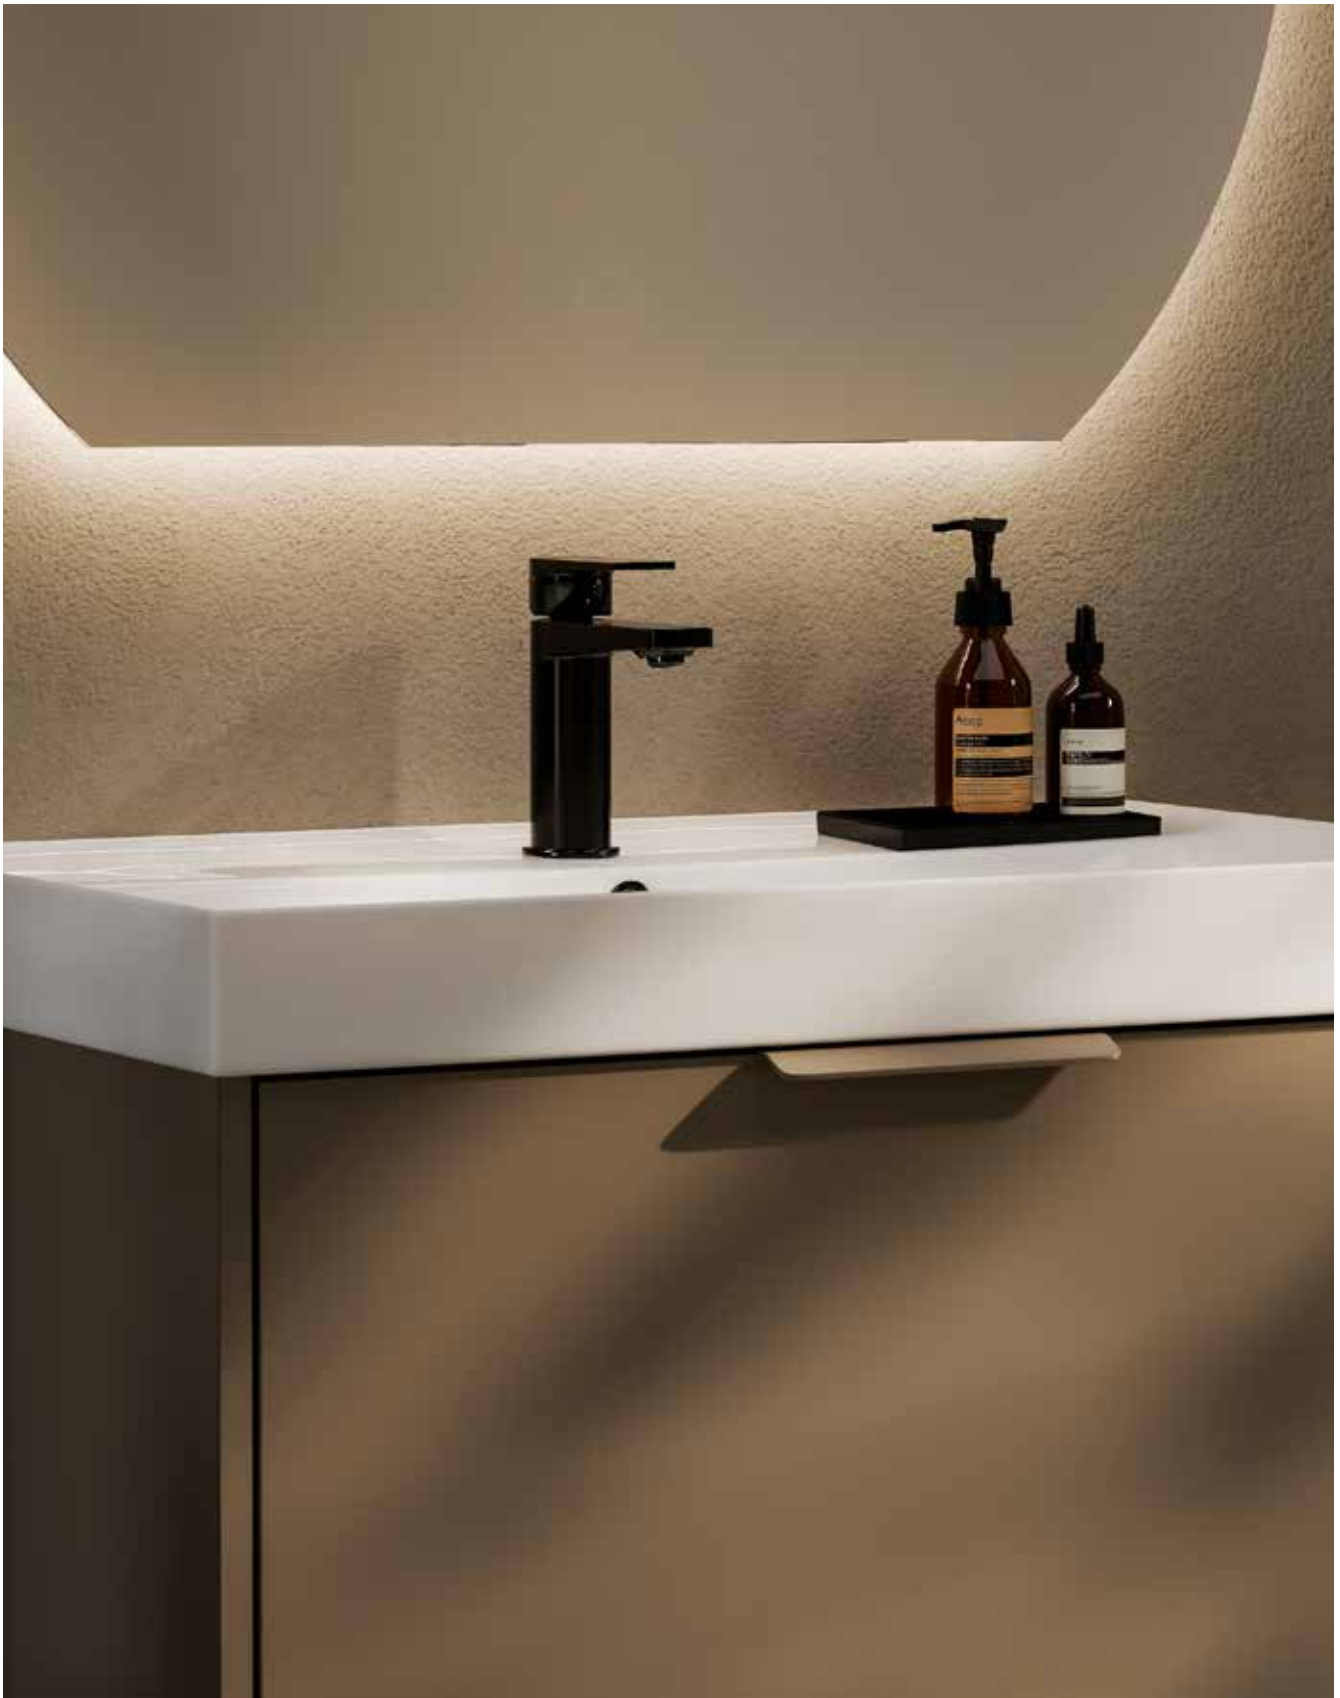

VERTO TAPS

Chrome

Black

Gunmetal

Brushed
Brass

Brushed
Bronze