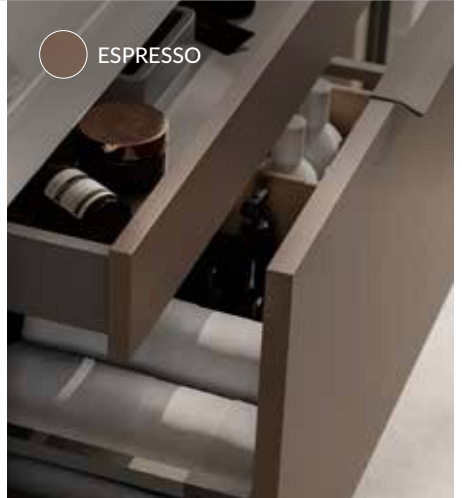

KHAKI

CASHMERE

WALNUT

ESPRESSO

OLIVE

ORDER BY 5PM FOR  
NEXT-DAY DELIVERY!

**WALL HUNG**

Dimensions:  
H535 W605 D455