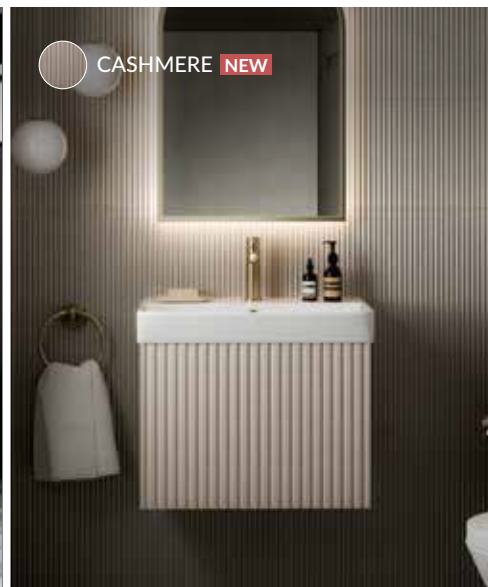

CASHMERE **NEW**

VISUALISE IN THE SPACE

Our full range of bathroom furniture is on Virtual Worlds!