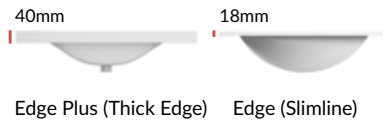

500 FLOORSTANDING, 2 DOOR

BASIN OPTIONS

SANITARYWARE	CODE	RRP
500 Edge Plus Basin	29037	£210
500 Edge Basin	29036	£200

FASCIA OPTIONS

FINISH	CODE	RRP
Gloss White	29046	£452
Gloss Light Grey	29048	£539
Havana Oak	29192	£475
Matt Mid Grey	29362	£452
Carbon Grey	29143	£452
Henley Blue	29372	£452
Soft Black	29097	£452