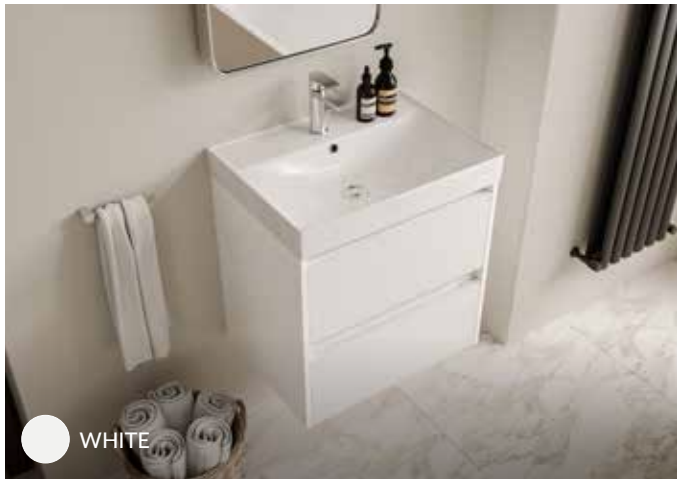

MADE IN BRITAIN®
That means high quality, fast availability and great service.

Modular Furniture

AMOR

It's love at first sight with Amor. This new collection offers a selection of stylish fluted vanity units in three beautiful colours. Choose between wall hung and floor standing. The Amor basin features a minimalistic upstand, adding both style and practicality to the design.