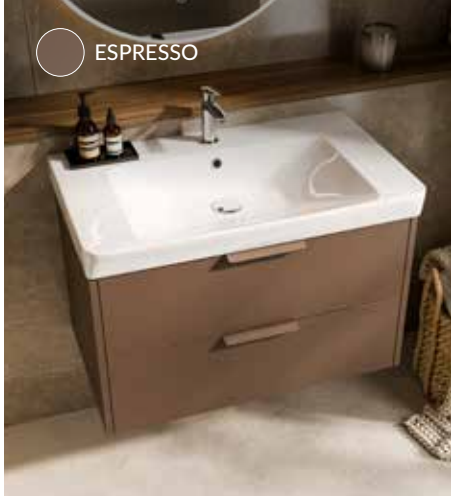

AVAILABLE  
IN FIVE  
LUXURY  
FINISHES

ORDER BY 5PM FOR  
NEXT-DAY DELIVERY!

REDUCED DEPTH

Dimensions:  
H560 W505 D380

500 WALL HUNG, 2 DRAWERS

BASIN OPTIONS

SANITARYWARE	CODE	RRP
500 Opus Basin	29739	£172