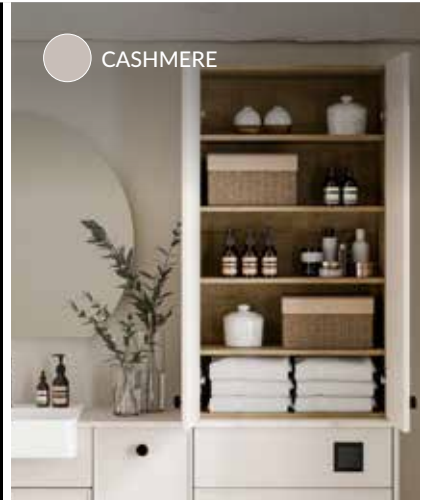

EXCLUSIVE
10-YEAR
WARRANTY

ORDER BY 5PM FOR
NEXT-DAY DELIVERY!