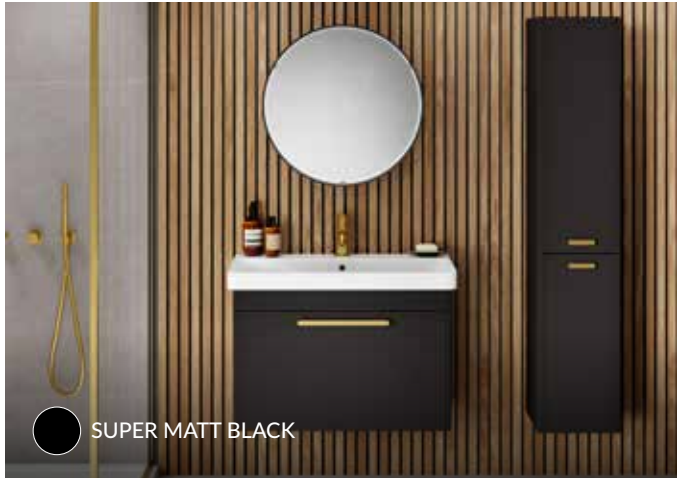

Modular Furniture

SENZA PRO

Rounded corners add a designer touch to Senza Pro's otherwise clean and simple look. It's available as wall-hung or floorstanding in four cool, contemporary gloss and super-matt colours.

**MADE IN
BRITAIN**

That means high quality, fast availability and great service.