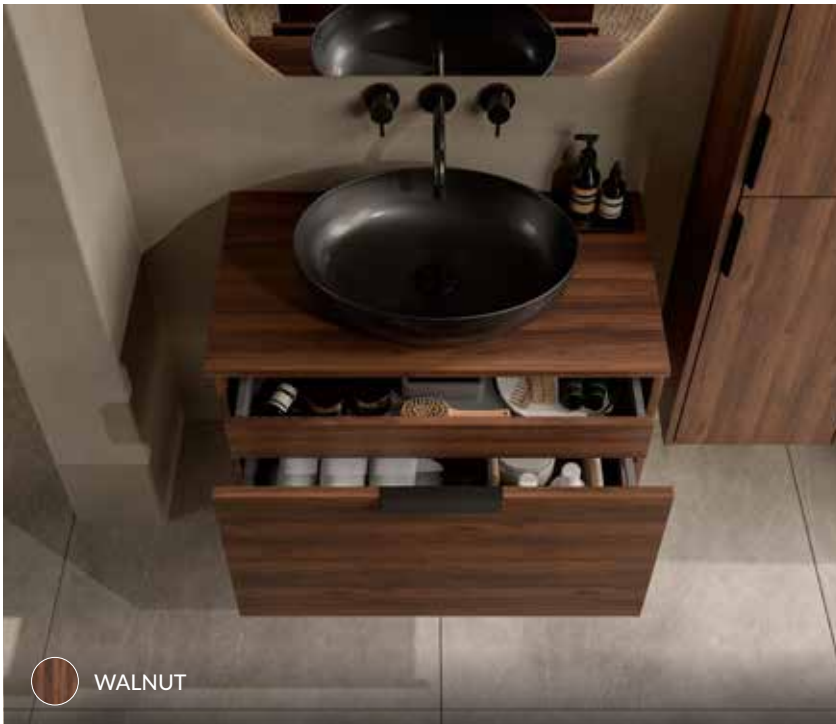

COUNTERTOPS

Square Edged Worktops

GLOSS WHITE			RRP
29229	600mm	●	£138
29231	800mm	●	£170
29333	1200mm	●	£248

WALNUT			RRP
29230	600mm	●	£138
29232	800mm	●	£170
29334	1200mm	●	£248

SOFT BLACK			RRP
29340	600mm	●	£138
29341	800mm	●	£170
29342	1200mm	●	£248

Corian Solid Surface Range

Guarantees versatility, durability and the highest level of hygiene and performance – every time.