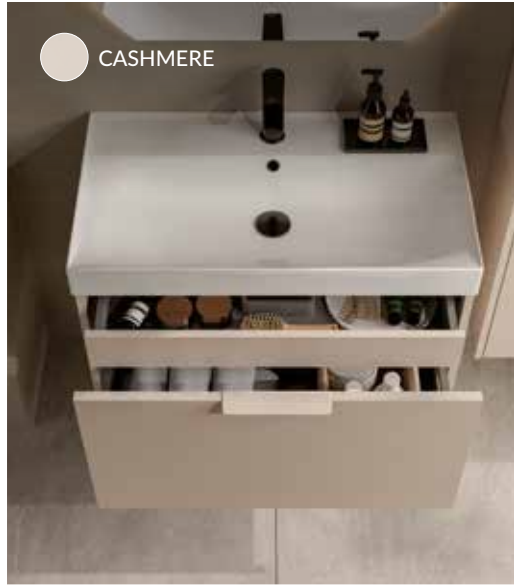

ESPRESSO

CASHMERE