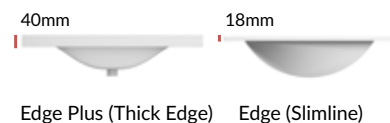

**TWO DOOR**

Dimensions:  
H830 W810 D395

**800 FLOORSTANDING, 2 DOOR**

**BASIN OPTIONS**

SANITARYWARE	CODE	RRP
800 Edge Plus Basin	29022	£311
800 Edge Basin	29011	£290

**FASCIA OPTIONS**

FINISH	CODE	RRP
Gloss White	29013	£539
Gloss Light Grey	29107	£647
Havana Oak	29089	£565
Matt Mid Grey	29364	£539
Carbon Grey	29145	£539
Henley Blue	29259	£539
Soft Black	29066	£539