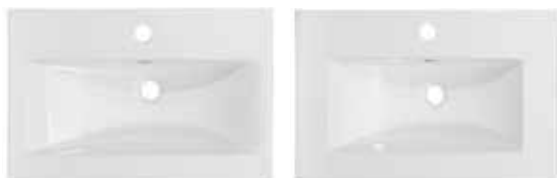

ORTA

FURNITURE COMPATIBILITY - ARCHITECT		RRP
29250	690 Basin	£184
29251	880 Basin	£251

Thick Edge

Slimline

EDGE

FURNITURE COMPATIBILITY - SERIES & CLARITY		RRP
29038	400 Edge Basin	£75
29037	500 Edge Plus Basin	£210
29036	500 Slimline Basin	£200
29021	600 Edge Plus Basin	£226
29007	600 Slimline Basin	£203
29022	800 Edge Plus Basin	£311
29011	800 Slimline Basin	£290