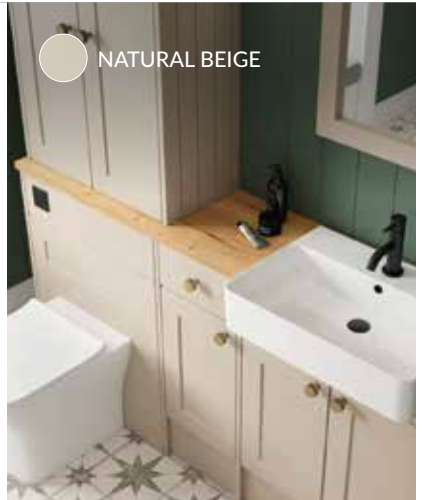

**EXCLUSIVE
10-YEAR
WARRANTY**

**ORDER BY 5PM FOR
NEXT-DAY DELIVERY!**